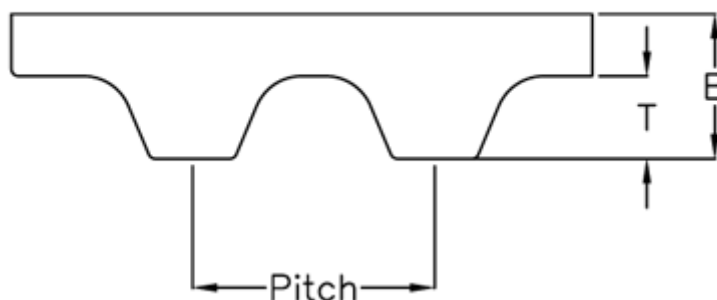

Article number: 602776220396

Description: Gates Timing Belt Synchropower PU 20 T5 390

Measures

Height B mm	= 2.2
Height T mm	= 1.2
Length	= 390
Number of teeth	= 78
Pitch	= 5
Type	= PU 20 T5 390
Width	= 20